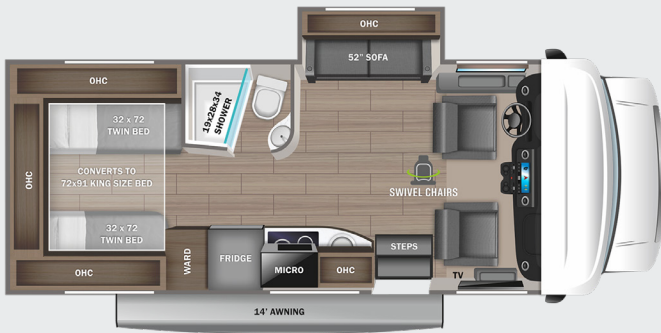

24T

OPTION: B

OPTIONS

A

Theater Sofa

B

Entertainment Center with Overhead Storage