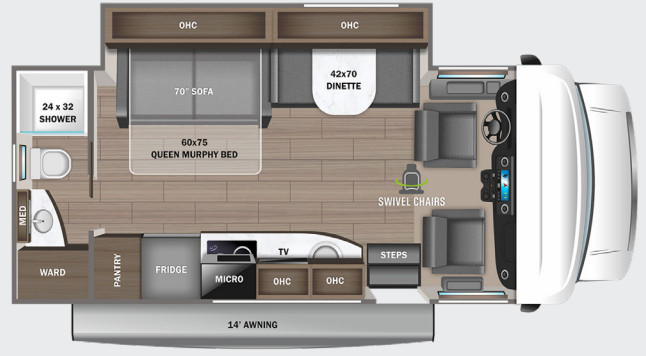

24R

OPTIONS: A, B