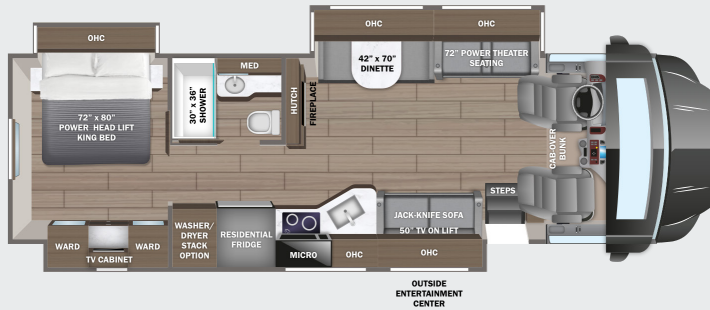

SENECA PRESTIGE

OPTIONS

A

B

C

37K

OPTION: C

37L

OPTION: B

37M

OPTIONS: A, C

EXTERIOR SELECTIONS