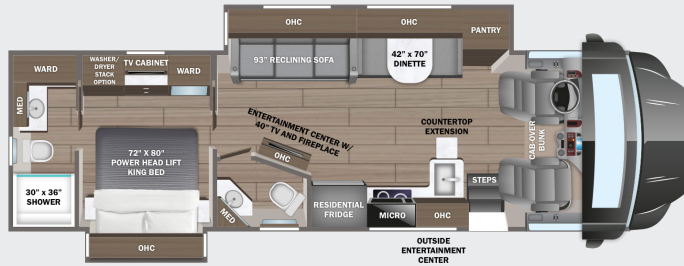

SENECA PRESTIGE

OPTIONS

A

B

C

37K

OPTION: C

37L

OPTION: B