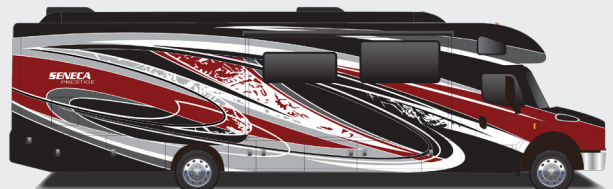

Red Marvel Full-Body Paint