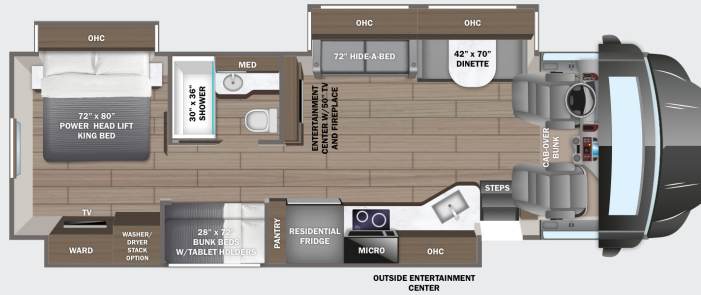

37M

OPTIONS: A, C