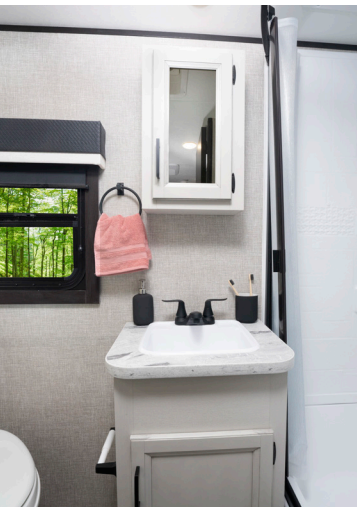

INTERIOR DESIGN

VINTAGE WASHED GREY

MODERN FARMHOUSE