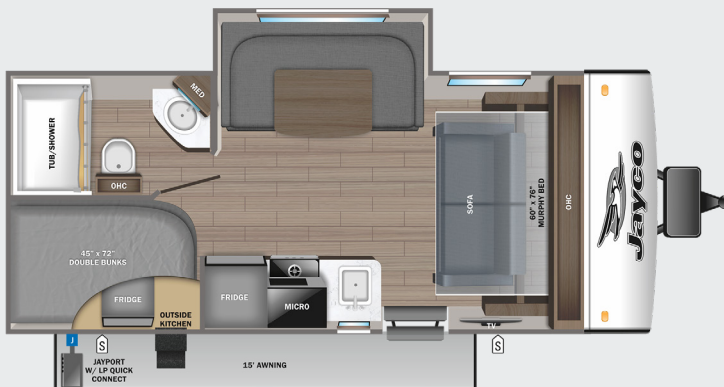

Jayco JAY FEATHER MICRO

- STORAGE
- **MICRO** MICROWAVE
- **OHC** OVERHEAD CABINETS
- **FRIDGE** REFRIGERATOR
- **WARD** WARDROBE

199MBS