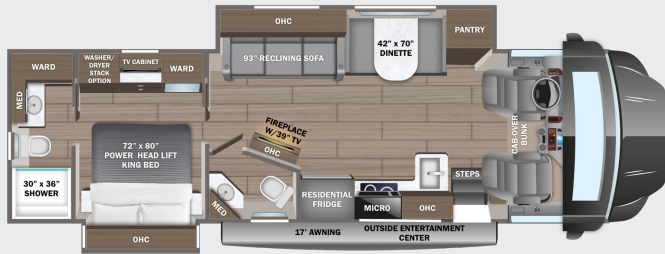

OPTIONS

A

15 Cu. Ft. Fridge

B

Power Theater Sofa

C

Hide-a-bed

D

Freestanding Dinette

37K OPTIONS: A, D