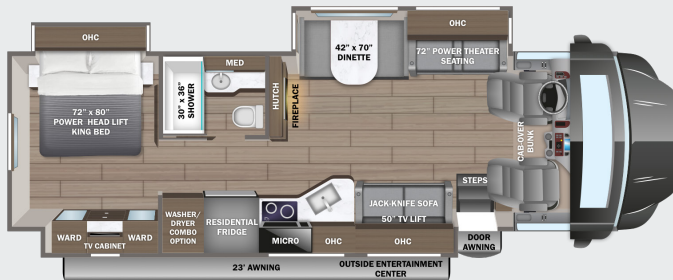

37M OPTIONS: A, C, D