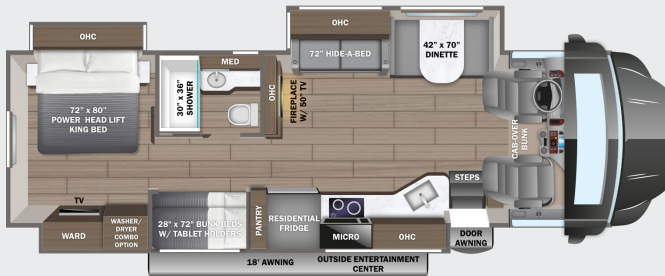

37L OPTIONS: A, B