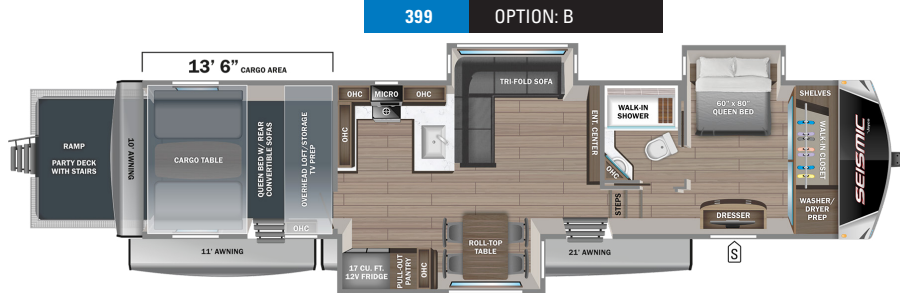

OPTIONS

A Queen Bed

B Half Bath

C Super Sofa

S STORAGE

MICRO MICROWAVE

OHC OVERHEAD CABINETS

FRIDGE REFRIGERATOR

WARD WARDROBE

STANDARDS & OPTIONS

EXTERIOR

102 in. wide body structural steel I-beam construction
 NPS - Powered by Yamaha 6,000 watt generator with built in pure sine wave inverter, gas/C.A.R.B certified
 6-point hydraulic auto-leveling system
 Battery disconnect switch
 Climate Shield™ zero-degree tested weather protection:
 PEX plumbing
 35,000 BTU output furnace
 Double layer fiberglass batt insulation in ceiling and floor
 Double sided radiant barrier insulation (roof and floor)
 Fully enclosed and heated underbelly (ducted)
 Custom automotive-grade vinyl exterior graphics package
 Detachable shore power cord
 Digital TV antenna
 Dual 30 lb. propane bottles with auto regulator
 Exterior marine-grade speakers
 Folding roof ladder
 Fully enclosed, LED-lighted universal docking center:
 Black tank flush, winterization and sanitation
 Quick-connect outside shower
 Satellite prep
 HELIX Cooling System™ (industry exclusive):
 Directional and closeable A/C vents
 Jayco-exclusive insulated dual duct design
 Two exterior-mounted 15,000 BTU ducted A/Cs (living room and bedroom)
 JaySMART™ (Safety Markers And Reverse Travel) LED lighting (patented)
 LED exterior lighting package
 LP quick-connect
 Magnum Truss™ Roof System (strongest tested roof in the industry) with Alpha roof membrane system with limited lifetime warranty
 Painted fiberglass front cap with clear coat and built-in specialty LED lighting
 Pass-through storage with Slam-latch™ baggage doors
 Stronghold VBL™ aluminum framed and vacuum bond laminated gel coated fiberglass exterior walls and slide room end walls
 Under-mounted spare tire
 Water heater bypass