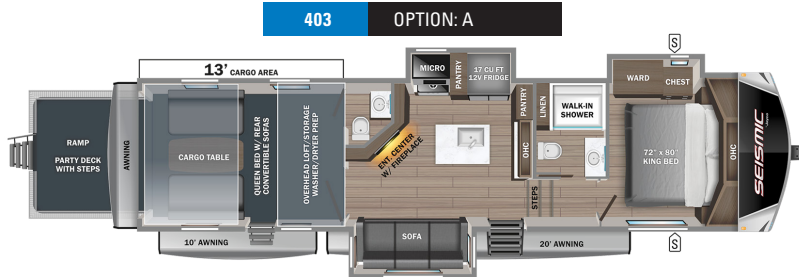

OPTIONS

A Queen Bed

B Half Bath

C Super Sofa

S STORAGE

MICRO MICROWAVE

OHC OVERHEAD CABINETS

FRIDGE REFRIGERATOR

WARD WARDROBE

STANDARDS & OPTIONS

EXTERIOR

102 in. wide body structural steel I-beam construction
 NPS - Powered by Yamaha 6,000 watt generator with built in pure sine wave inverter, gas/C.A.R.B certified
 6-point hydraulic auto-leveling system
 Battery disconnect switch
 Climate Shield™ zero-degree tested weather protection:
 PEX plumbing
 35,000 BTU output furnace
 Double layer fiberglass batt insulation in ceiling and floor
 Double sided radiant barrier insulation (roof and floor)
 Fully enclosed and heated underbelly (ducted)
 Custom automotive-grade vinyl exterior graphics package
 Detachable shore power cord
 Digital TV antenna
 Dual 30 lb. propane bottles with auto regulator
 Exterior marine-grade speakers
 Folding roof ladder
 Fully enclosed, LED-lighted universal docking center:
 Black tank flush, winterization and sanitation
 Quick-connect outside shower
 Satellite prep
 HELIX Cooling System™ (industry exclusive):
 Directional and closeable A/C vents
 Jayco-exclusive insulated dual duct design
 Two exterior-mounted 15,000 BTU ducted A/Cs (living room and bedroom)
 JaySMART™ (Safety Markers And Reverse Travel) LED lighting (patented)
 LED exterior lighting package
 LP quick-connect
 Magnum Truss™ Roof System (strongest tested roof in the industry) with Alpha roof membrane system with limited lifetime warranty
 Painted fiberglass front cap with clear coat and built-in specialty LED lighting
 Pass-through storage with Slam-latch™ baggage doors
 Stronghold VBL™ aluminum framed and vacuum bond laminated gel coated fiberglass exterior walls and slide room end walls
 Under-mounted spare tire
 Water heater bypass