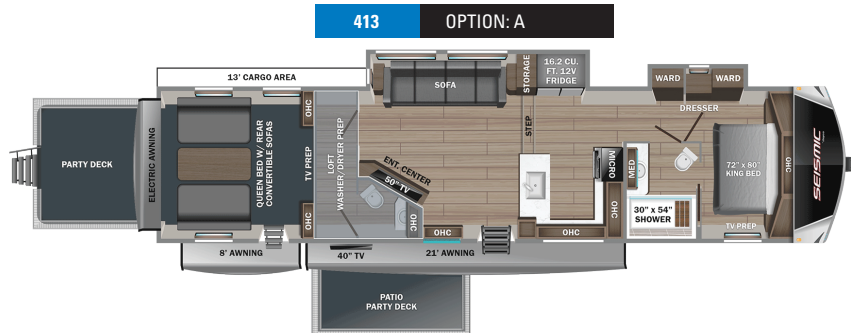

OPTIONS

A Queen Bed

B Half Bath

C Super Sofa

S STORAGE

MICRO MICROWAVE

OHC OVERHEAD CABINETS

FRIDGE REFRIGERATOR

WARD WARDROBE

STANDARDS & OPTIONS

EXTERIOR

102 in. wide body structural steel I-beam construction
NPS - Powered by Yamaha 6,000 watt generator with built in pure sine wave inverter, gas/C.A.R.B certified
6-point hydraulic auto-leveling system
Battery disconnect switch
Climate Shield™ zero-degree tested weather protection:
PEX plumbing
35,000 BTU output furnace
Double layer fiberglass batt insulation in ceiling and floor
Double sided radiant barrier insulation (roof and floor)
Fully enclosed and heated underbelly (ducted)
Custom automotive-grade vinyl exterior graphics package
Detachable shore power cord
Digital TV antenna
Dual 30 lb. propane bottles with auto regulator
Exterior marine-grade speakers
Folding roof ladder
Fully enclosed, LED-lighted universal docking center:
Black tank flush, winterization and sanitation
Quick-connect outside shower
Satellite prep
HELIX Cooling System™ (industry exclusive):
Directional and closeable A/C vents
Jayco-exclusive insulated dual duct design
Two exterior-mounted 15,000 BTU ducted A/Cs (living room and bedroom)
JaySMART™ (Safety Markers And Reverse Travel) LED lighting (patented)
LED exterior lighting package
LP quick-connect
Magnum Truss™ Roof System (strongest tested roof in the industry) with Alpha roof membrane system with limited lifetime warranty
Painted fiberglass front cap with clear coat and built-in specialty LED lighting
Pass-through storage with Slam-latch™ baggage doors
Stronghold VBL™ aluminum framed and vacuum bond laminated gel coated fiberglass exterior walls and slide room end walls
Under-mounted spare tire
Water heater bypass

INTERIOR

12V charging station
5/8 in. tongue-and-groove joined plywood main floor decking and 3/8 in. tongue-and-groove plywood in the roof
Bathroom skylight
Carbon monoxide and LP detector
Central command center with built-in tank monitoring
Custom interior design - Vintage Farmhouse
Gas-strutted under-bed storage
Handcrafted and glazed doors, drawers and trim
Hardwood safety handrail on hallway steps
Heavy-duty, 75 lb., full-extension, steel ball-bearing drawer guides
Inverter pre-wire
LED fireplace with electric space heater (select models)
LED interior lighting throughout
No in floor heat registers throughout the coach
Porcelain foot flush toilet
Residential "Do it all" sink with pull-out kitchen faucet, glass rinse and vegetable rinse
Residential finished dove tail jointed drawers throughout
Residential quilted bedspread
Residential vinyl flooring (made in the USA)
Solid hardwood cabinet doors
Stain protected fabric on all furniture
SuperSofa with heat, massage and LED lighting (select models)
Washer/dryer prep

RAMP AND CARGO EQUIPMENT

30 gal. fuel tank with timer
Garage D-rings mounted to steel frame
HappiJac® electric-lift queen beds/convertible sofas with folding armrests and cup holders
LED high-intensity ramp lights
Ram air vents and power roof vent
Ramp patio kit with exterior steps
Rear electric patio awning
Rear ramp door and patio with anti-slip, non-skid flooring
Three seasons removable garage wall/doors
Tuff-ply, rubberized garage floor liner

CUSTOMER VALUE PACKAGE (MANDATORY)