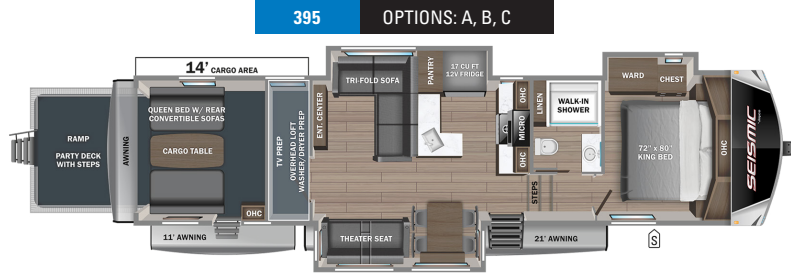

OPTIONS

A Queen Bed

B Half Bath

C Super Sofa

S STORAGE

MICRO MICROWAVE

OHC OVERHEAD CABINETS

FRIDGE REFRIGERATOR

WARD WARDROBE

STANDARDS & OPTIONS

EXTERIOR

102 in. wide body structural steel I-beam construction
 NPS - Powered by Yamaha 6,000 watt generator with built in pure sine wave inverter, gas/C.A.R.B certified
 6-point hydraulic auto-leveling system
 Battery disconnect switch
 Climate Shield™ zero-degree tested weather protection:
 PEX plumbing
 35,000 BTU output furnace
 Double layer fiberglass batt insulation in ceiling and floor
 Double sided radiant barrier insulation (roof and floor)
 Fully enclosed and heated underbelly (ducted)
 Custom automotive-grade vinyl exterior graphics package
 Detachable shore power cord
 Digital TV antenna
 Dual 30 lb. propane bottles with auto regulator
 Exterior marine-grade speakers
 Folding roof ladder
 Fully enclosed, LED-lighted universal docking center:
 Black tank flush, winterization and sanitation
 Quick-connect outside shower
 Satellite prep
 HELIX Cooling System™ (industry exclusive):
 Directional and closeable A/C vents
 Jayco-exclusive insulated dual duct design
 Two exterior-mounted 15,000 BTU ducted A/Cs (living room and bedroom)
 JaySMART™ (Safety Markers And Reverse Travel) LED lighting (patented)
 LED exterior lighting package
 LP quick-connect
 Magnum Truss™ Roof System (strongest tested roof in the industry) with Alpha roof membrane system with limited lifetime warranty
 Painted fiberglass front cap with clear coat and built-in specialty LED lighting
 Pass-through storage with Slam-latch™ baggage doors
 Stronghold VBL™ aluminum framed and vacuum bond laminated gel coated fiberglass exterior walls and slide room end walls
 Under-mounted spare tire
 Water heater bypass