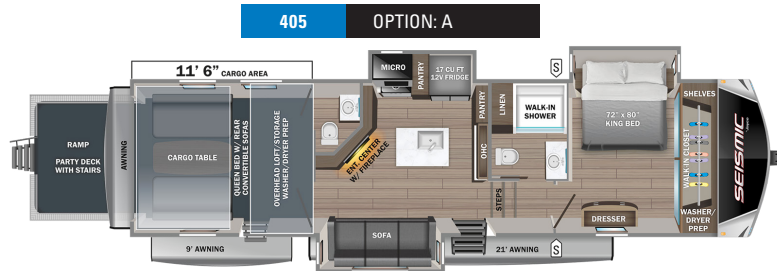

OPTIONS

A Queen Bed

B Half Bath

C Super Sofa

S STORAGE

MICRO MICROWAVE

OHC OVERHEAD CABINETS

FRIDGE REFRIGERATOR

WARD WARDROBE

STANDARDS & OPTIONS

EXTERIOR

102 in. wide body structural steel I-beam construction
 NPS - Powered by Yamaha 6,000 watt generator with built in pure sine wave inverter, gas/C.A.R.B certified
 6-point hydraulic auto-leveling system
 Battery disconnect switch
 Climate Shield™ zero-degree tested weather protection:
 PEX plumbing
 35,000 BTU output furnace
 Double layer fiberglass batt insulation in ceiling and floor
 Double sided radiant barrier insulation (roof and floor)
 Fully enclosed and heated underbelly (ducted)
 Custom automotive-grade vinyl exterior graphics package
 Detachable shore power cord
 Digital TV antenna
 Dual 30 lb. propane bottles with auto regulator
 Exterior marine-grade speakers
 Folding roof ladder
 Fully enclosed, LED-lighted universal docking center:
 Black tank flush, winterization and sanitation
 Quick-connect outside shower
 Satellite prep
 HELIX Cooling System™ (industry exclusive):
 Directional and closeable A/C vents
 Jayco-exclusive insulated dual duct design
 Two exterior-mounted 15,000 BTU ducted A/Cs (living room and bedroom)
 JaySMART™ (Safety Markers And Reverse Travel) LED lighting (patented)
 LED exterior lighting package
 LP quick-connect
 Magnum Truss™ Roof System (strongest tested roof in the industry) with Alpha roof membrane system with limited lifetime warranty
 Painted fiberglass front cap with clear coat and built-in specialty LED lighting
 Pass-through storage with Slam-latch™ baggage doors
 Stronghold VBL™ aluminum framed and vacuum bond laminated gel coated fiberglass exterior walls and slide room end walls
 Under-mounted spare tire
 Water heater bypass