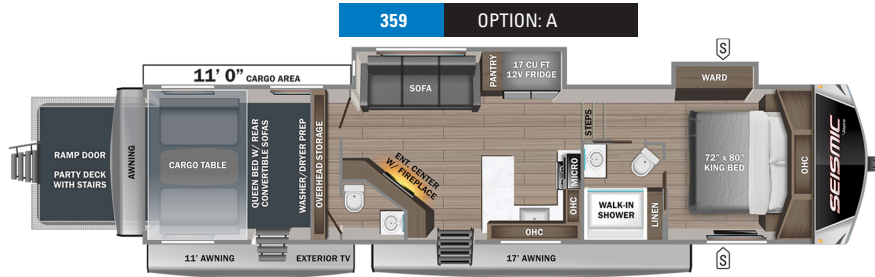

OPTIONS

A Queen Bed

B Half Bath

C Super Sofa

S STORAGE

MICRO MICROWAVE

OHC OVERHEAD CABINETS

FRIDGE REFRIGERATOR

WARD WARDROBE

STANDARDS & OPTIONS

EXTERIOR

102 in. wide body structural steel I-beam construction
NPS - Powered by Yamaha 6,000 watt generator with built in pure sine wave inverter, gas/C.A.R.B certified
6-point hydraulic auto-leveling system
Battery disconnect switch
Climate Shield™ zero-degree tested weather protection:
PEX plumbing
35,000 BTU output furnace
Double layer fiberglass batt insulation in ceiling and floor
Double sided radiant barrier insulation (roof and floor)
Fully enclosed and heated underbelly (ducted)
Custom automotive-grade vinyl exterior graphics package
Detachable shore power cord
Digital TV antenna
Dual 30 lb. propane bottles with auto regulator
Exterior marine-grade speakers
Folding roof ladder
Fully enclosed, LED-lighted universal docking center:
Black tank flush, winterization and sanitation
Quick-connect outside shower
Satellite prep
HELIX Cooling System™ (industry exclusive):
Directional and closeable A/C vents
Jayco-exclusive insulated dual duct design
Two exterior-mounted 15,000 BTU ducted A/Cs (living room and bedroom)
JaySMART™ (Safety Markers And Reverse Travel) LED lighting (patented)
LED exterior lighting package
LP quick-connect
Magnum Truss™ Roof System (strongest tested roof in the industry) with Alpha roof membrane system with limited lifetime warranty
Painted fiberglass front cap with clear coat and built-in specialty LED lighting
Pass-through storage with Slam-latch™ baggage doors
Stronghold VBL™ aluminum framed and vacuum bond laminated gel coated fiberglass exterior walls and slide room end walls
Under-mounted spare tire
Water heater bypass

INTERIOR

12V charging station
5/8 in. tongue-and-groove joined plywood main floor decking and 3/8 in. tongue-and-groove plywood in the roof
Bathroom skylight
Carbon monoxide and LP detector
Central command center with built-in tank monitoring
Custom interior design - Vintage Farmhouse
Gas-strutted under-bed storage
Handcrafted and glazed doors, drawers and trim
Hardwood safety handrail on hallway steps
Heavy-duty, 75 lb., full-extension, steel ball-bearing drawer guides
Inverter pre-wire
LED fireplace with electric space heater (select models)
LED interior lighting throughout
No in floor heat registers throughout the coach
Porcelain foot flush toilet
Residential "Do it all" sink with pull-out kitchen faucet, glass rinse and vegetable rinse
Residential finished dove tail jointed drawers throughout
Residential quilted bedspread
Residential vinyl flooring (made in the USA)
Solid hardwood cabinet doors
Stain protected fabric on all furniture
SuperSofa with heat, massage and LED lighting (select models)
Washer/dryer prep

RAMP AND CARGO EQUIPMENT

30 gal. fuel tank with timer
Garage D-rings mounted to steel frame
HappiJac® electric-lift queen beds/convertible sofas with folding armrests and cup holders
LED high-intensity ramp lights
Ram air vents and power roof vent
Ramp patio kit with exterior steps
Rear electric patio awning
Rear ramp door and patio with anti-slip, non-skid flooring
Three seasons removable garage wall/doors
Tuff-ply, rubberized garage floor liner

CUSTOMER VALUE PACKAGE (MANDATORY)