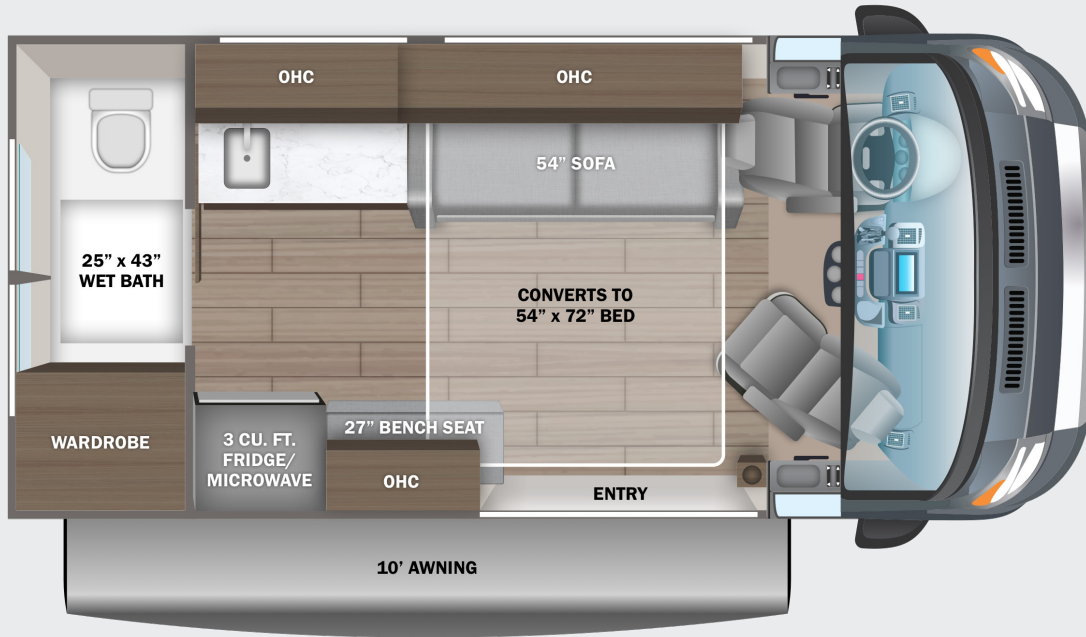

# INTERIOR DESIGN

18C

## OPTIONS

200W roof-mounted solar panel with dual controller

FLOORPLAN	GVWR (lbs.)	GCWR (lbs.)	FRONT GAWR (lbs.)	REAR GAWR (lbs.)	WHEEL BASE	OVERALL LENGTH	EXTERIOR HEIGHT WITH SATELLITE AND A/C	EXTERIOR WIDTH	INTERIOR HEIGHT	FRESH WATER CAPACITY (gal.)	GRAY WASTE WATER CAPACITY (gal.)	BLACK WASTE WATER CAPACITY (gal.)
18C	8,900	12,000	4,629	5,291	136"	17' 10"	9' 3"	83"	74"	21	24	4.75